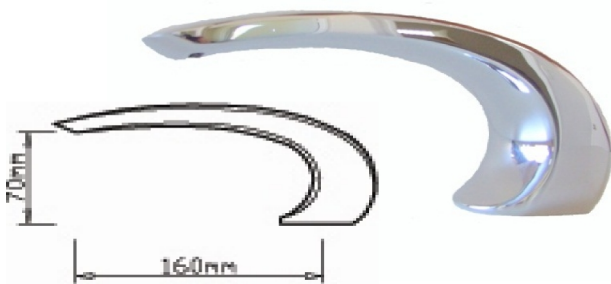

SPA SPOUT clearance

TOWER SPA SPOUT 3/4 BSP MI Connection

QD7000 CHROME \$ 50.00

Price includes GST and is recommended only and may vary in some areas.

Only while stocks last

HARBOUR AER SPA SPOUT 3/4 BSP MI Connection

QD7017 CHROME \$ 50.00

Price includes GST and is recommended only and may vary in some areas.

Only while stocks last

SPOCK SPA SPOUT 3/4 BSP MI Connection

QD7034 CHROME \$ 50.00

Price includes GST and is recommended only and may vary in some areas.

Only while stocks last

ENTERPRISE SPA SPOUT 3/4 BSP MI Connection

QD7051 CHROME \$ 50.00

Price includes GST and is recommended only and may vary in some areas.

Only while stocks last